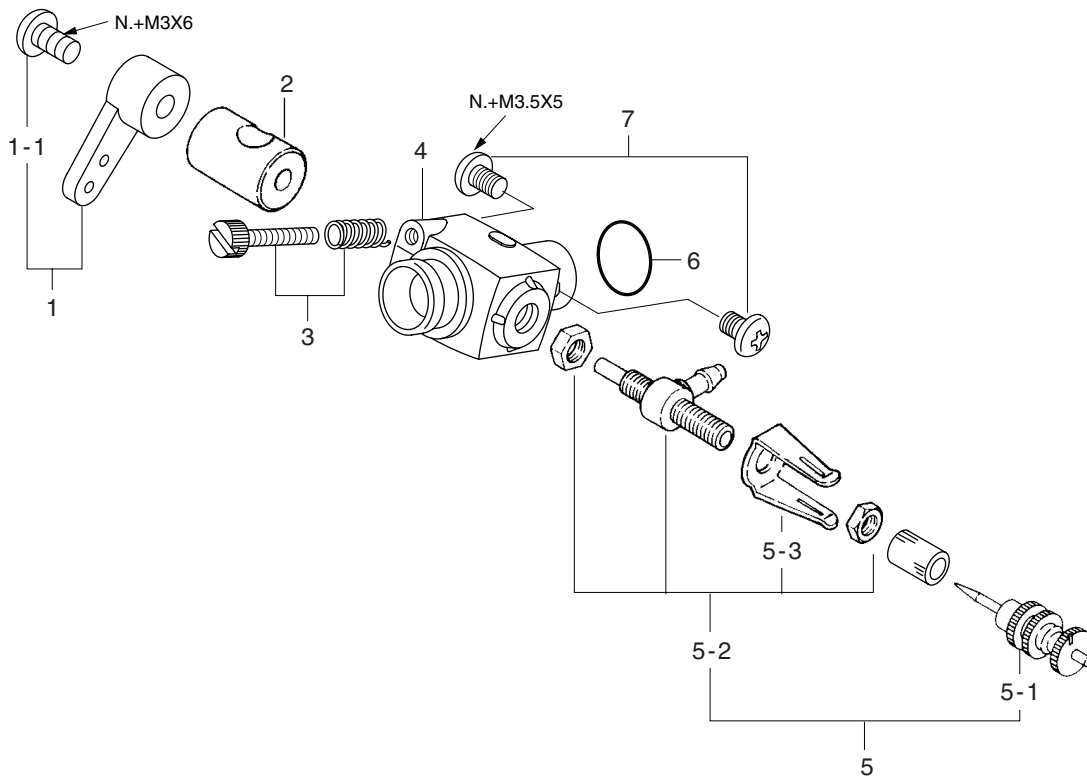

No.	Code No.	Description
26	45701110	Cam Cover
27	44166000	Push Rod (2pcs.)
28	44166100	Push Rod Cover Assembly (2pcs.)
28-1	44166110	Push Rod Cover (1pcs.)
28-2	24881824	Push Rod Cover "O" Ring (2pcs.)
29	45264000	Cam Follower (2pcs.)
30	45231000	Crankshaft Ball Bearing (Front)
31	23210007	Propeller Nut
	71615009	Glow Plug Type F
	72404200	Engine Mount Spacer
	72403100	Super Air Cleaner 101 (W/3 filter elements)
	72403110	101 Cleaner Body
	72403120	101,102 Filter Element (6pcs.)

* Type of screw

C...Cap Screw M...Oval Fillister-Head Screw

F...Flat Head Screw N...Round Head Screw S...Set Screw

No.	Code No.	Description
1	22081408	Throttle Lever Assembly
1-1	22081313	Throttle Lever Retaining Screw
2	21781200	Carburetor Rotor
3	22081811	Throttle Stop Screw
4	21381130	Carburetor Body
5	21181902	Needle-valve Assembly
5-1	21181976	Needle
5-2	21181967	Nozzle Assembly
5-3	21111300	Ratchet Spring
6	21015001	Carburetor Rubber Gasket
7	23081706	Carburetor Retaining Screw (2pcs.)