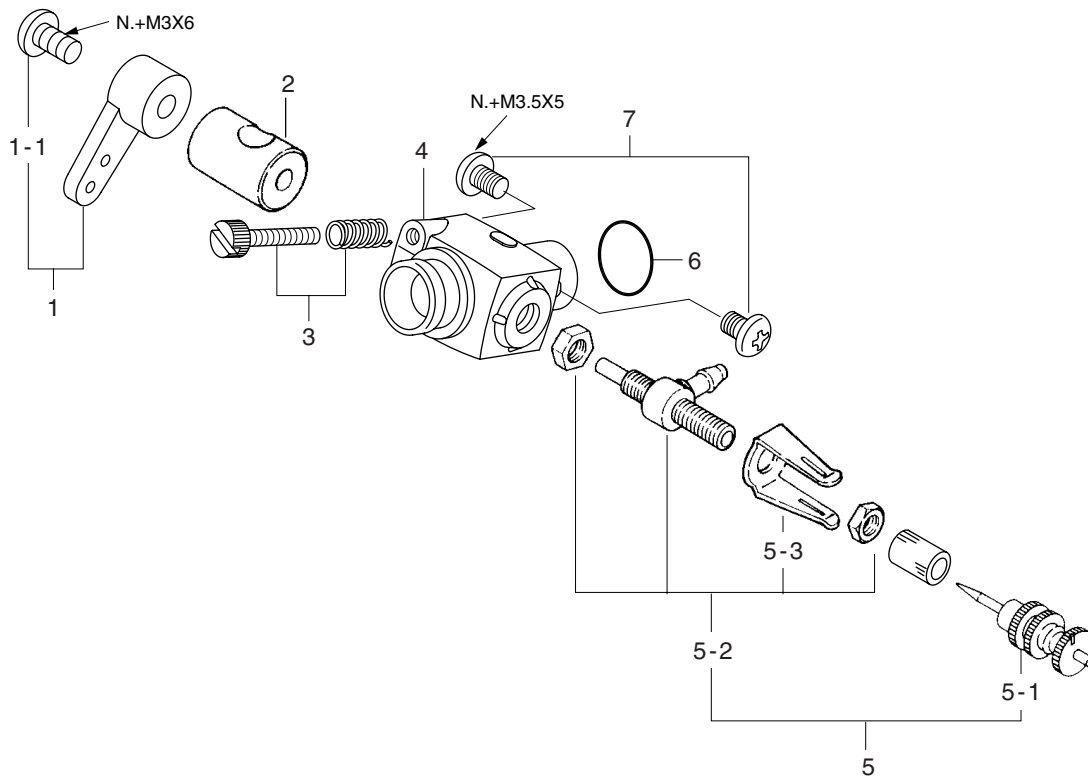

No.	Code No.	Description
24	45701110	Cam Cover
25	44166000	Push Rod (2pcs.)
26	44166100	Push Rod Cover Assembly (2pcs.)
26-1	44166110	Push Rod Cover (1pcs.)
26-2	24881824	Push Rod Cover "O" Ring (2pcs.)
27	45264000	Cam Follower (2pcs.)
28	45231000	Crankshaft Ball Bearing (Front)
29	23210007	Propeller Nut
	71615009	Glow Plug Type F
	72403100	Super Air Cleaner 101 (W/3 filter elements)
	72403110	101 Cleaner Body
	72403120	101,102 Filter Element (6pcs.)

\* Type of screw

C...Cap Screw M...Oval Fillister-Head Screw

F...Flat Head Screw N...Round Head Screw S...Set Screw

No.	Code No.	Description
1	22081408	Throttle Lever Assembly
1-1	22081313	Throttle Lever Retaining Screw
2	21781200	Carburetor Rotor
3	22081811	Throttle Stop Screw
4	21381130	Carburetor Body
5	21181902	Needle-valve Assembly
5-1	21181976	Needle
5-2	21181967	Nozzle Assembly
5-3	21111300	Ratchet Spring
6	21015001	Carburetor Rubber Gasket
7	23081706	Carburetor Retaining Screw (2pcs.)