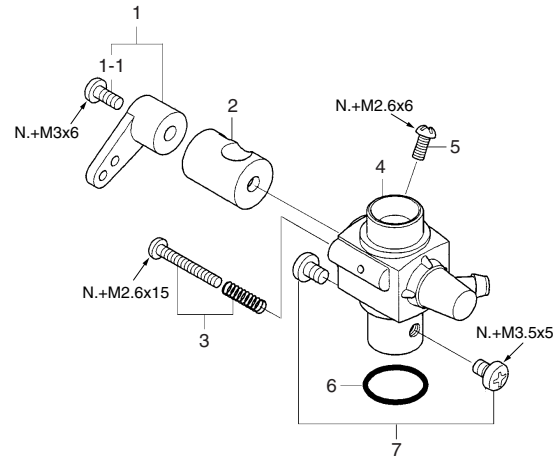

MAX-40LA (13380) MAX-40LA (Silver) (13381) TYPE 40D (24081000)

* Type of screw
C...Cap Screw M...Oval Fillister-Head Screw T...Tapping Screw
F...Flat Head Screw N...Round Head Screw S...Set Screw

No.	Code No.	Description
1	24004000	Cylinder Head (Midnight Blue)
	24004010	Cylinder Head (Natural)
2	24003010	Cylinder & Piston Assembly
3	23356000	Piston Pin
4	24005000	Connecting Rod
5	24081000	Carburettor Complete (40D)
6	23210007	Propeller Nut
7	24009000	Propeller Washer
8	24008000	Drive Hub
9	22020001	Thrust Washer
10	24001001	Crankcase (Midnight Blue)
	24001011	Crankcase (Natural)
11	23302000	Crankshaft
12	23364000	Gasket Set
13	24007110	Cover Plate
14	26582900	Needle Valve Assembly
14-1	24081970	Needle Assembly
14-2	24981837	"O" Ring (2pcs.)
14-3	26381501	Set Screw
14-4	26711305	Ratchet Spring
14-5	26582910	Needle Valve Body
14-6	26582920	Needle Valve Body Retaining Screw
15	24007120	Needle Valve Assembly Bracket
16	24013000	Screw Set
	23325020	E-3030 Silencer Assembly
	22681957	Exhaust Pressure Nipple
	23325320	Assembly Screw
	23325400	Retaining Screw (N.+M3x30 2pcs.)

No.	Code No.	Description
1	21281410	Throttle Lever Assembly
1-1	22081313	Throttle Lever Retaining Screw
2	24081200	Carburetor Rotor
3	24081600	Air-bleed Screw
4	24081100	Carburetor Body
5	24081300	Throttle Stop Screw
6	22615000	Carburetor Rubber Gasket
7	23081706	Carburetor Retaining Screw

O.S. GENUINE PARTS & ACCESSORIES

Code No.	Description
71906200	Radial Motor Mount
23024009	1/4"-28 (L) Spinner Nut
72200080	Needle Valve Extension Cable Set
73101000	Long Propeller Nut Set
73101020	1/4"-M5 Propeller Nut Set For Truturn Spinner
23325060	LA Series Colored Silencer E-3030 Blue
23325030	E-3030S Super Silencer
23325100	Silencer Extension Adaptor (Width 17.5mm)
71531000	Non-Bubble Weight
72403050	Super Filter (L)
79870040	M4 Blind Nut (10pcs.)
55500003	M4 Lock Washer (10sets.)
71521000	Long Socket Wrench With Plug Grip