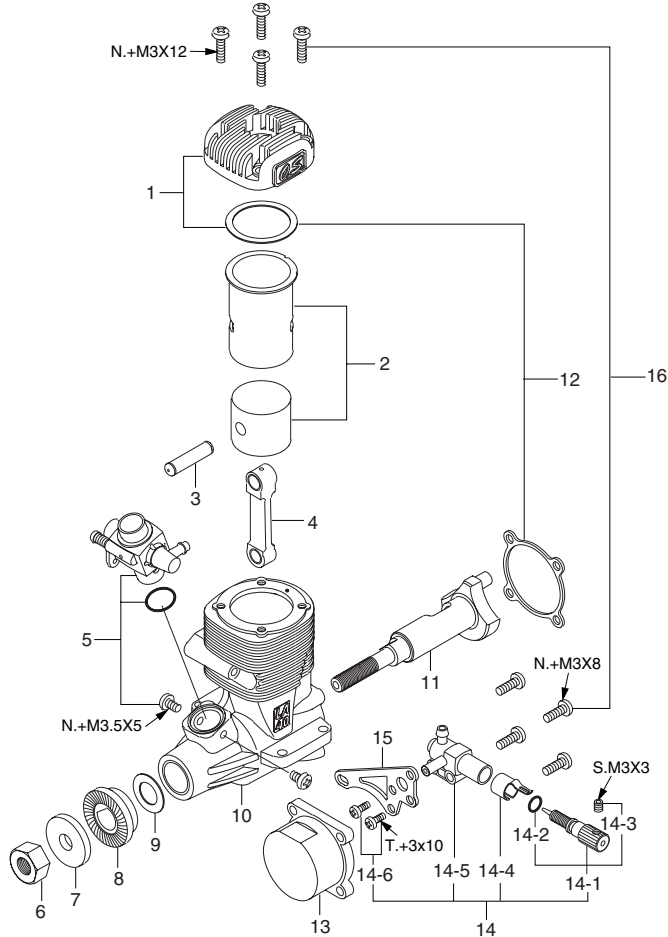

MAX-40LA (13380) MAX-40LA (Silver) (13381) TYPE 40D (24081000)

* Type of screw
C...Cap Screw M...Oval Fillister-Head Screw T...Tapping Screw
F...Flat Head Screw N...Round Head Screw S...Set Screw

No.	Code No.	Description
1	24004000	Cylinder Head (Midnight Blue)
	24004010	Cylinder Head (Natural)
2	24003010	Cylinder & Piston Assembly
3	23356000	Piston Pin
4	24005000	Connecting Rod
5	24081000	Carburettor Complete (40D)
6	23210007	Propeller Nut
7	24009000	Propeller Washer
8	24008000	Drive Hub
9	22020001	Thrust Washer
10	24001001	Crankcase (Midnight Blue)
	24001011	Crankcase (Natural)
11	23302000	Crankshaft
12	23364000	Gasket Set
13	24007110	Cover Plate
14	26582900	Needle Valve Assembly
14-1	24081970	Needle Assembly
14-2	24981837	"O" Ring (2pcs.)
14-3	26381501	Set Screw
14-4	26711305	Ratchet Spring
14-5	26582910	Needle Valve Body
14-6	26582920	Needle Valve Body Retaining Screw
15	24007120	Needle Valve Assembly Bracket
16	24013000	Screw Set
	23325020	E-3030 Silencer Assembly
	22681957	Exhaust Pressure Nipple
	23325320	Assembly Screw
	23325400	Retaining Screw (N.+M3x30 2pcs.)

No.	Code No.	Description
1	21281410	Throttle Lever Assembly
1-1	22081313	Throttle Lever Retaining Screw
2	24081200	Carburetor Rotor
3	24081600	Air-bleed Screw
4	24081100	Carburetor Body
5	24081300	Throttle Stop Screw
6	22615000	Carburetor Rubber Gasket
7	23081706	Carburetor Retaining Screw

O.S. GENUINE PARTS & ACCESSORIES

Code No.	Description
71906200	Radial Motor Mount
23024009	1/4"-28 (L) Spinner Nut
72200080	Needle Valve Extension Cable Set
73101000	Long Propeller Nut Set
73101020	1/4"-M5 Propeller Nut Set For Truturn Spinner
23325060	LA Series Colored Silencer E-3030 Blue
23325030	E-3030S Super Silencer
23325100	Silencer Extension Adaptor (Width 17.5mm)
71531000	Non-Bubble Weight
72403050	Super Filter (L)
79870040	M4 Blind Nut (10pcs.)
55500003	M4 Lock Washer (10sets.)
71521000	Long Socket Wrench With Plug Grip