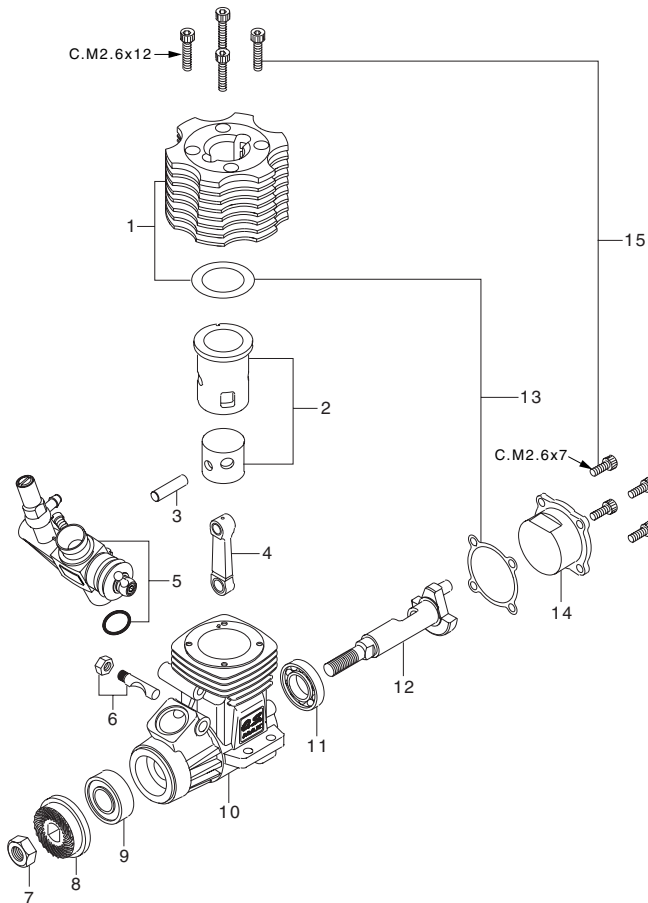

MAX-12CV Hyper

(DISCONTINUED) (11273)

TYPE 10C

(21286000)

* Type of screw

C...Cap Screw M...Oval Fillister-Head Screw

F...Flat Head Screw N...Round Head Screw S...Set Screw

No.	Code No.	Description
1	21404000	12CV Machine Head (GOLD)
2	21203011	Cylinder & Piston Assembly
3	21206000	Piston Pin
4	21205040	Connecting Rod
5	21286000	Carburetor Complete (Type 10C)
6	21481700	Carburetor Retainer
7	20810007	Propeller Nut
8	21408000	Drive Hub
9	22631019	Crankshaft Ball Bearing (Front)
10	21401010	Crankcase (GREY)
11	21230000	Crankshaft Ball Bearing (Rear)
12	21202010	Crankshaft
13	21214000	Gasket Set
14	21407010	Cover Plate (GREY)
15	21213000	Screw Set
	71605300	Glow Plug A3
	72403200	Super Air Cleaner 102 (W/3 filter elements)
	72403210	102 Cleaner Body
	72403120	101,102 Filter Elements (6pcs.)

No.	Code No.	Description
1	21285600	Mixture Control Valve Assembly
1-1	46066319	"O" Ring(L) (2pcs.)
1-2	22781800	"O" Ring(S) (2pcs.)
2	21285640	Throttle Stop Screw
3	21285901	Needle Valve Assembly
3-1	27881820	"O" Ring (2pcs.)
3-2	21881950	No.14 Universal Nipple Assembly
4	21286100	Carburetor Body
5	21285220	Slide Valve Guide Screw
6	21286200	Slide Valve
7	21286400	Metering Needle Assembly
8	21881320	Dust Cover
9	23818420	Ball Link No.4
10	22615000	Carburetor Rubber Gasket