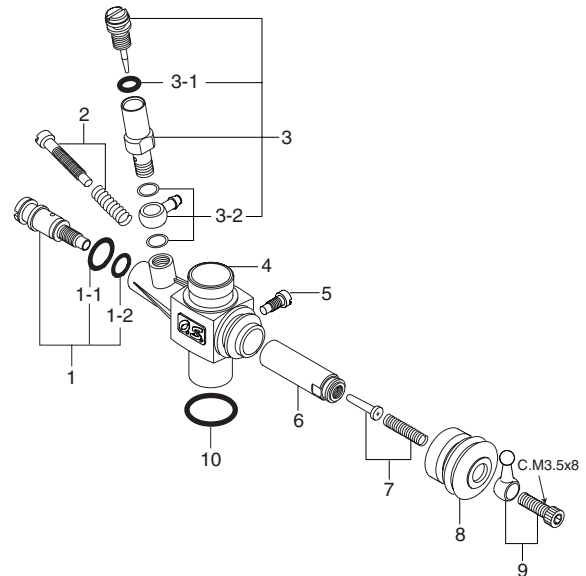

MAX-12CV Hyper

(DISCONTINUED) (11273)

TYPE 10C

(21286000)

* Type of screw

C...Cap Screw M...Oval Fillister-Head Screw

F...Flat Head Screw N...Round Head Screw S...Set Screw

No.	Code No.	Description
1	21404000	12CV Machine Head (GOLD)
2	21203011	Cylinder & Piston Assembly
3	21206000	Piston Pin
4	21205040	Connecting Rod
5	21286000	Carburetor Complete (Type 10C)
6	21481700	Carburetor Retainer
7	20810007	Propeller Nut
8	21408000	Drive Hub
9	22631019	Crankshaft Ball Bearing (Front)
10	21401010	Crankcase (GREY)
11	21230000	Crankshaft Ball Bearing (Rear)
12	21202010	Crankshaft
13	21214000	Gasket Set
14	21407010	Cover Plate (GREY)
15	21213000	Screw Set
	71605300	Glow Plug A3
	72403200	Super Air Cleaner 102 (W/3 filter elements)
	72403210	102 Cleaner Body
	72403120	101,102 Filter Elements (6pcs.)

No.	Code No.	Description
1	21285600	Mixture Control Valve Assembly
1-1	46066319	"O" Ring(L) (2pcs.)
1-2	22781800	"O" Ring(S) (2pcs.)
2	21285640	Throttle Stop Screw
3	21285901	Needle Valve Assembly
3-1	27881820	"O" Ring (2pcs.)
3-2	21881950	No.14 Universal Nipple Assembly
4	21286100	Carburetor Body
5	21285220	Slide Valve Guide Screw
6	21286200	Slide Valve
7	21286400	Metering Needle Assembly
8	21881320	Dust Cover
9	23818420	Ball Link No.4
10	22615000	Carburetor Rubber Gasket